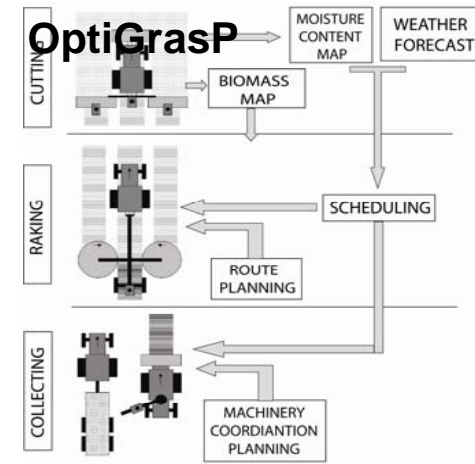

Cooperation with DJF 1999 - 2010