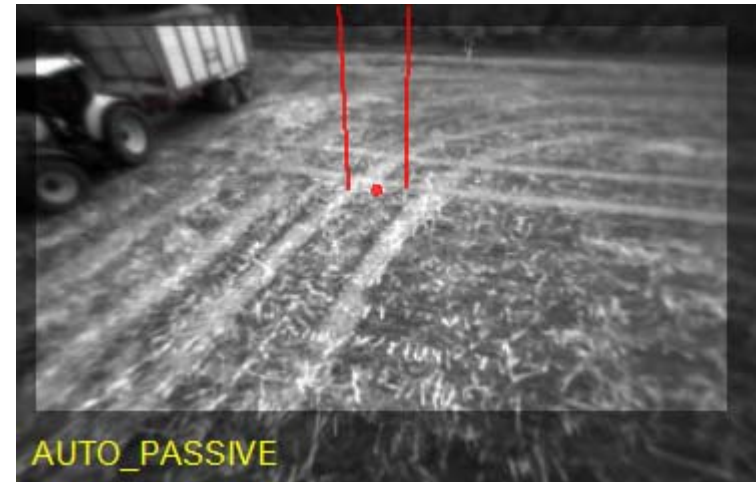

Intelligent Sensor Applications

Auto Fill

Automation of the overloading process